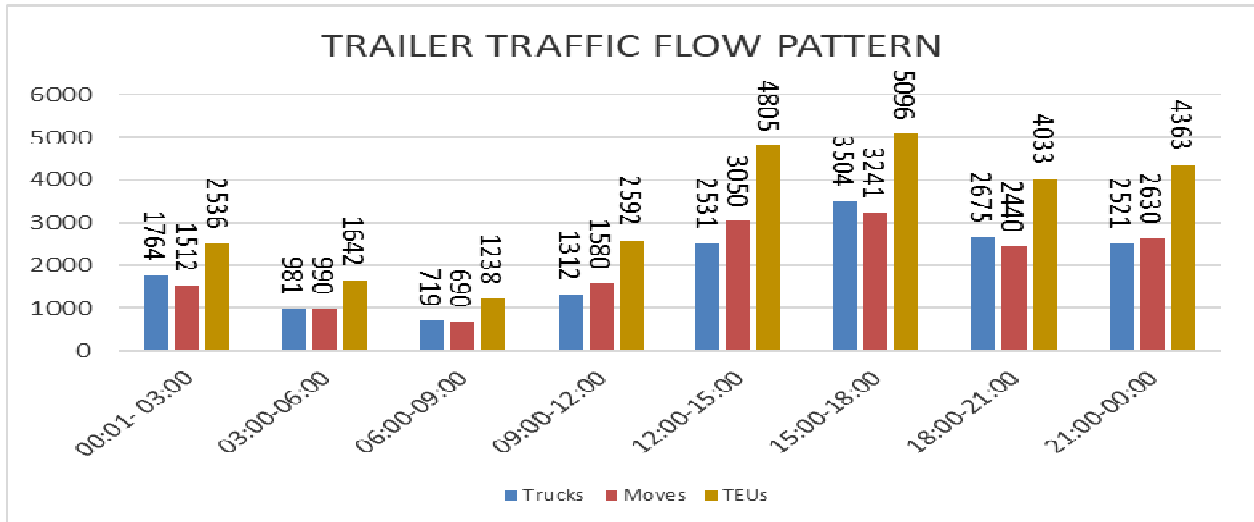

Gujarat Pipavav Port Limited

Dear Valued customers

With providing best customer experience being at the core of our port operations, we would like to keep you informed on the traffic flow pattern of trailers visiting the terminal at various times of the day based on data collected for the month of January 2018.