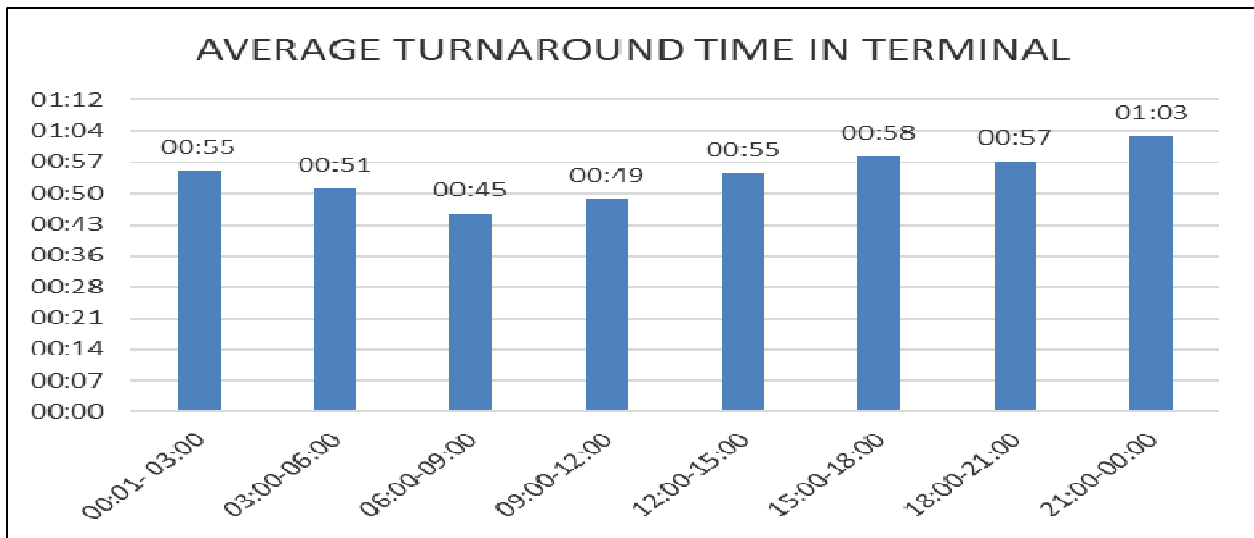

Gujarat Pipavav Port Limited

Dear Valued customers

With providing best customer experience being at the core of our port operations, we would like to keep you informed on the traffic flow pattern of trailers visiting the terminal at various times of the day based on data collected for the month of January 2018.